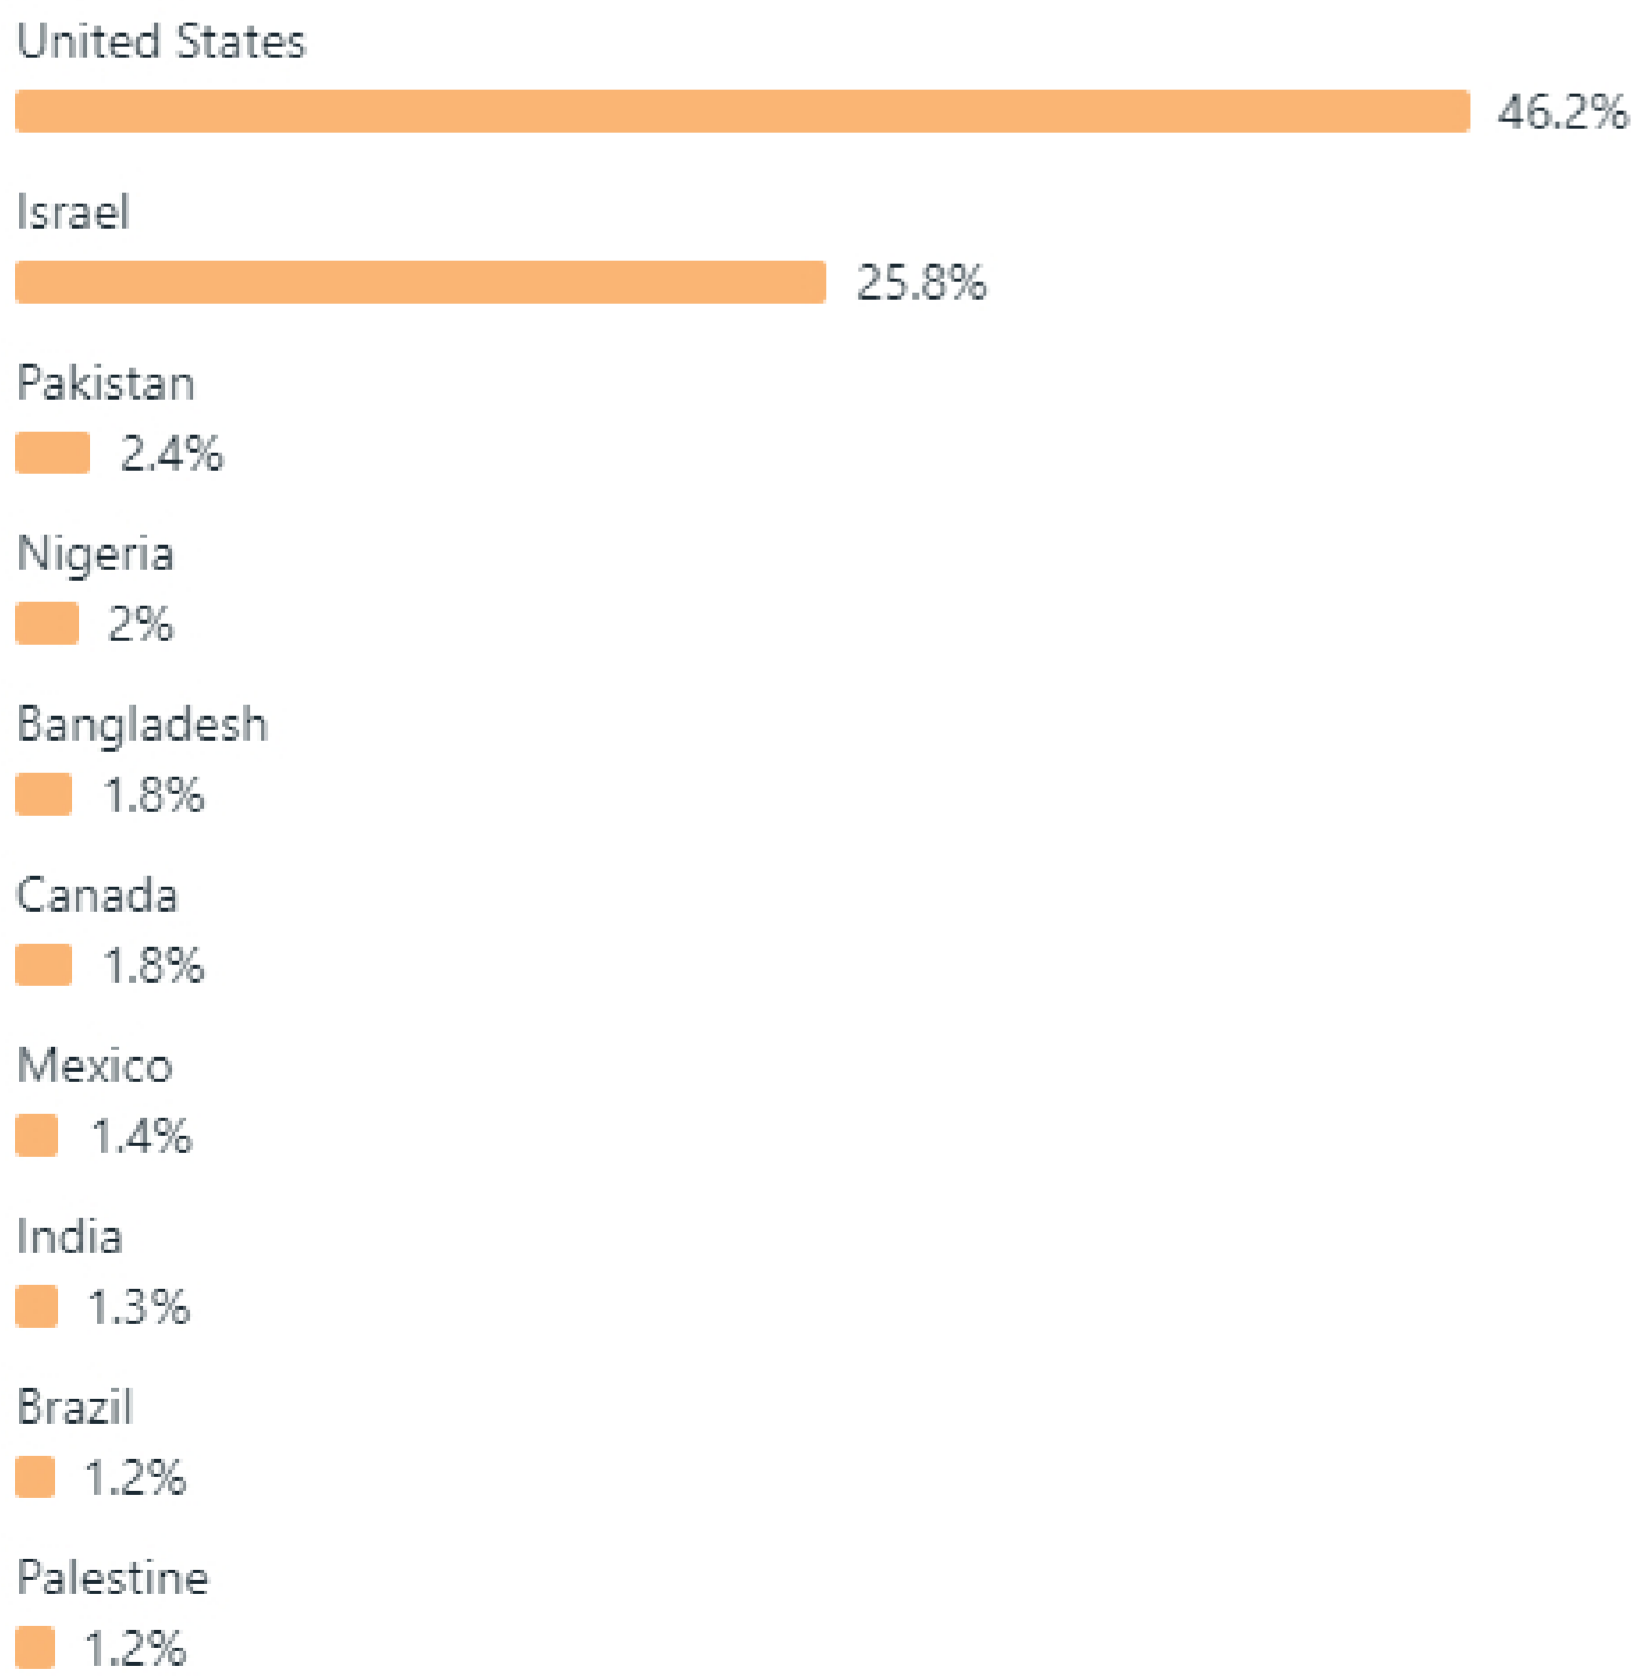

Top countries

Top countries