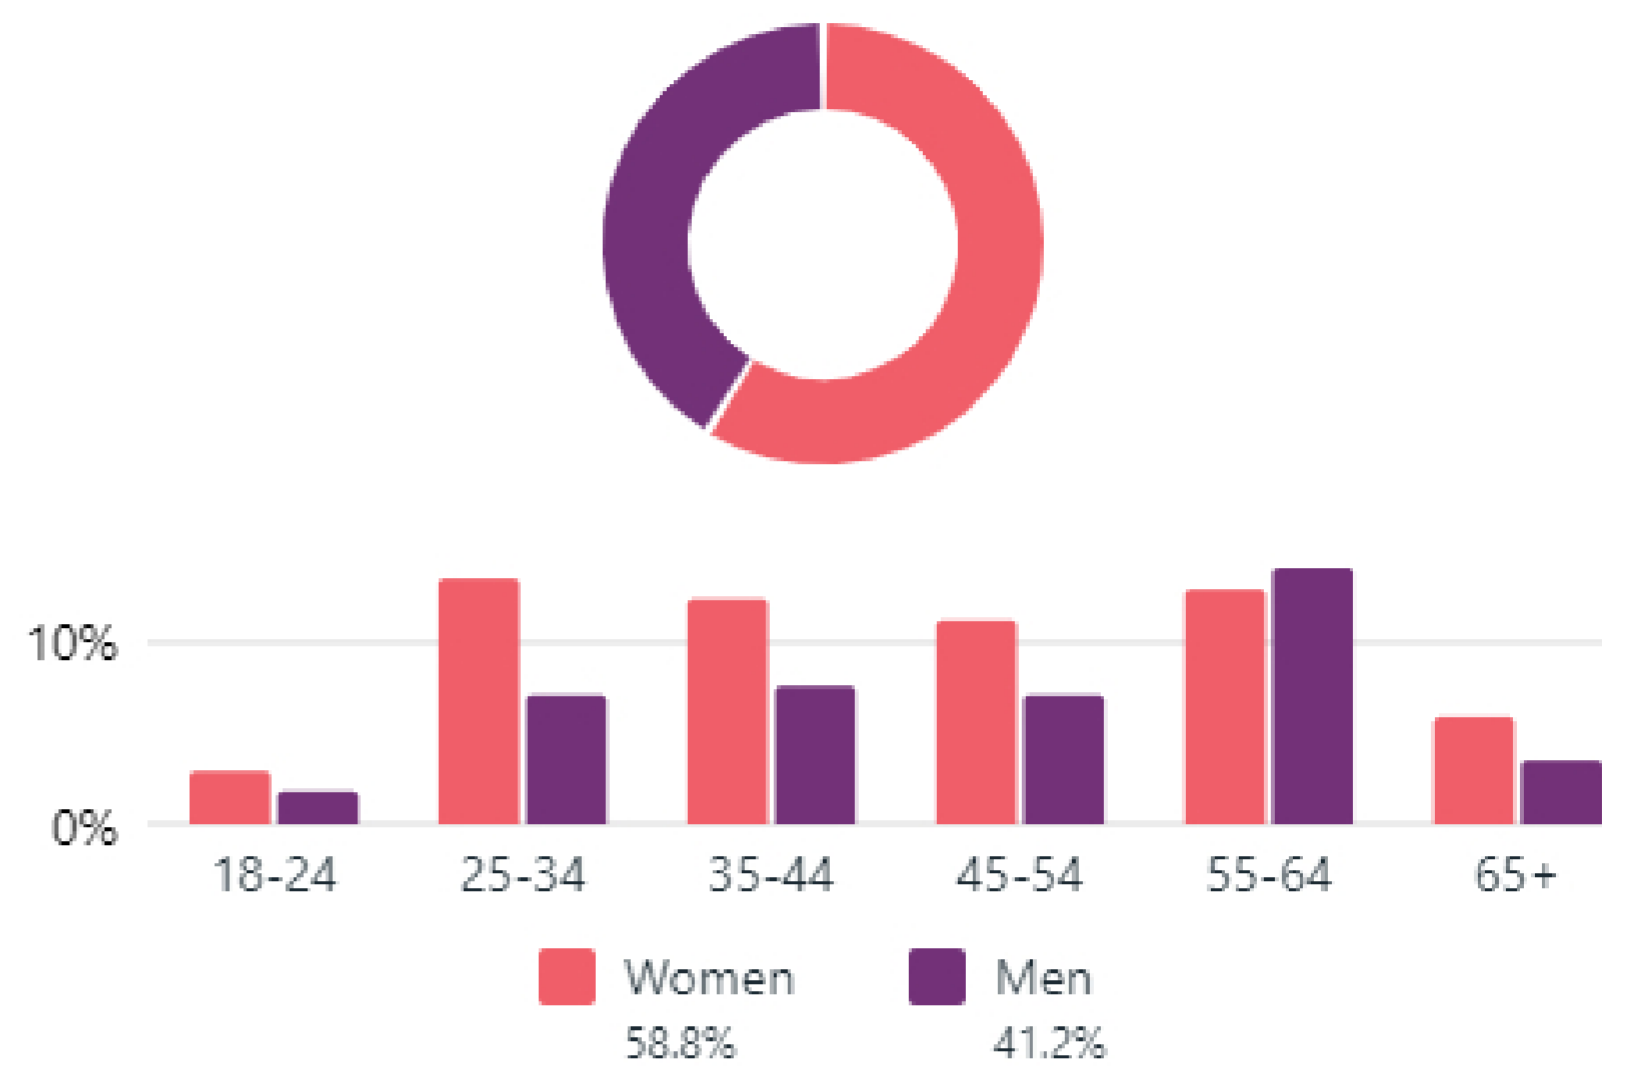

Instagram followers ⓘ

237

Age & gender ⓘ