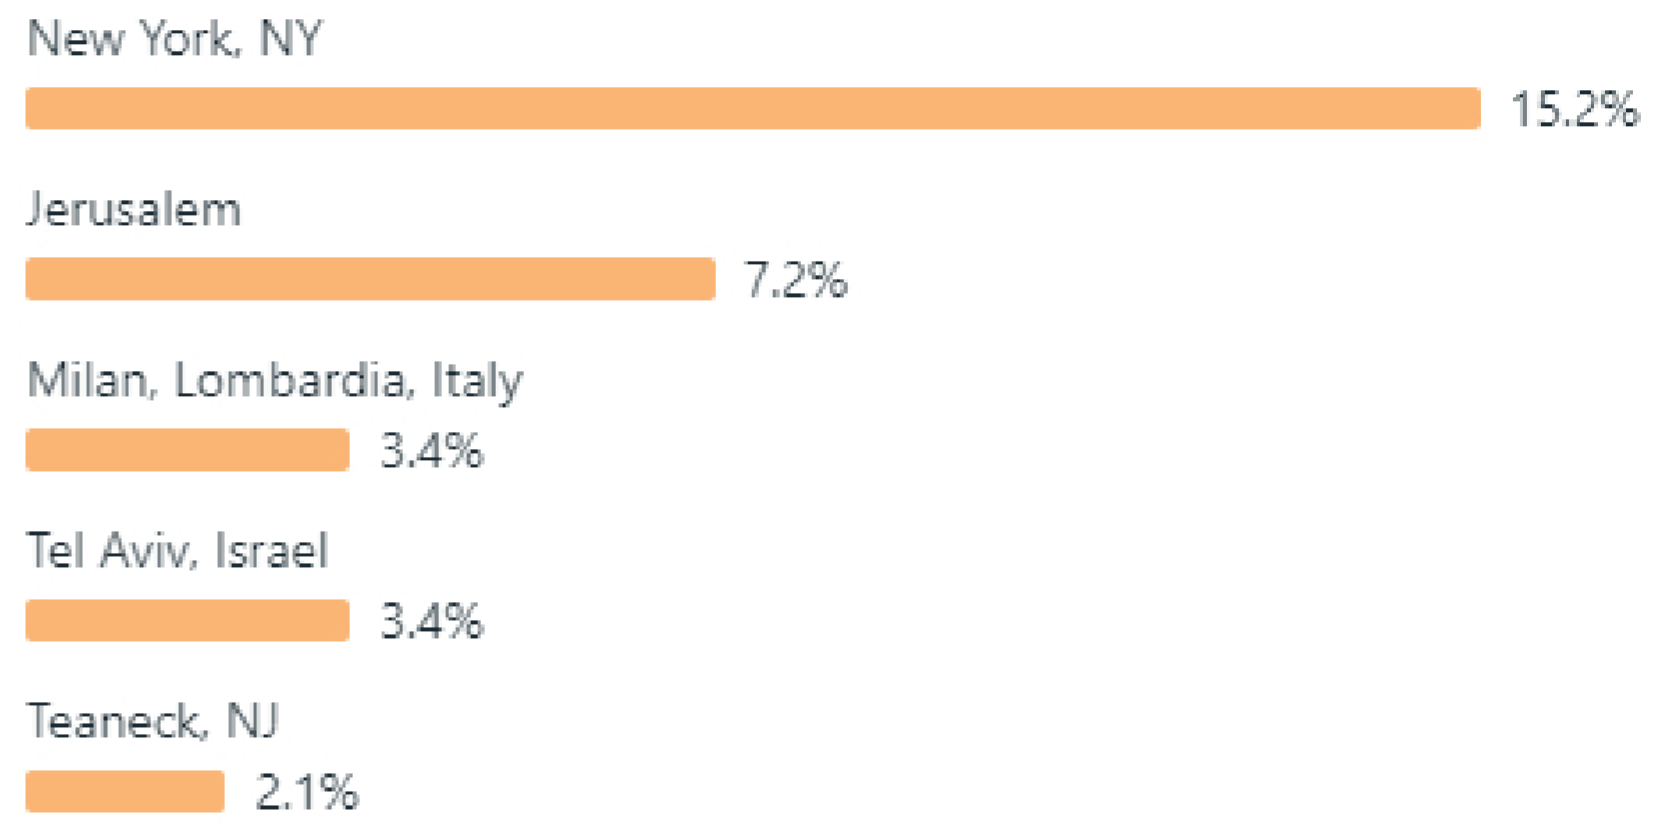

Audience

Current audience

Potential audience

Facebook Page followers ⓘ

1,521

Age & gender ⓘ

Instagram followers ⓘ

237

Age & gender ⓘ

Top cities

Top cities

Top countries

Top countries

Reach out to new people

The more people who follow your Page, the easier it is for others to discover your brand. Send invites to people who reacted to your Facebook posts to follow your Page. [Learn more](#)

Send invites