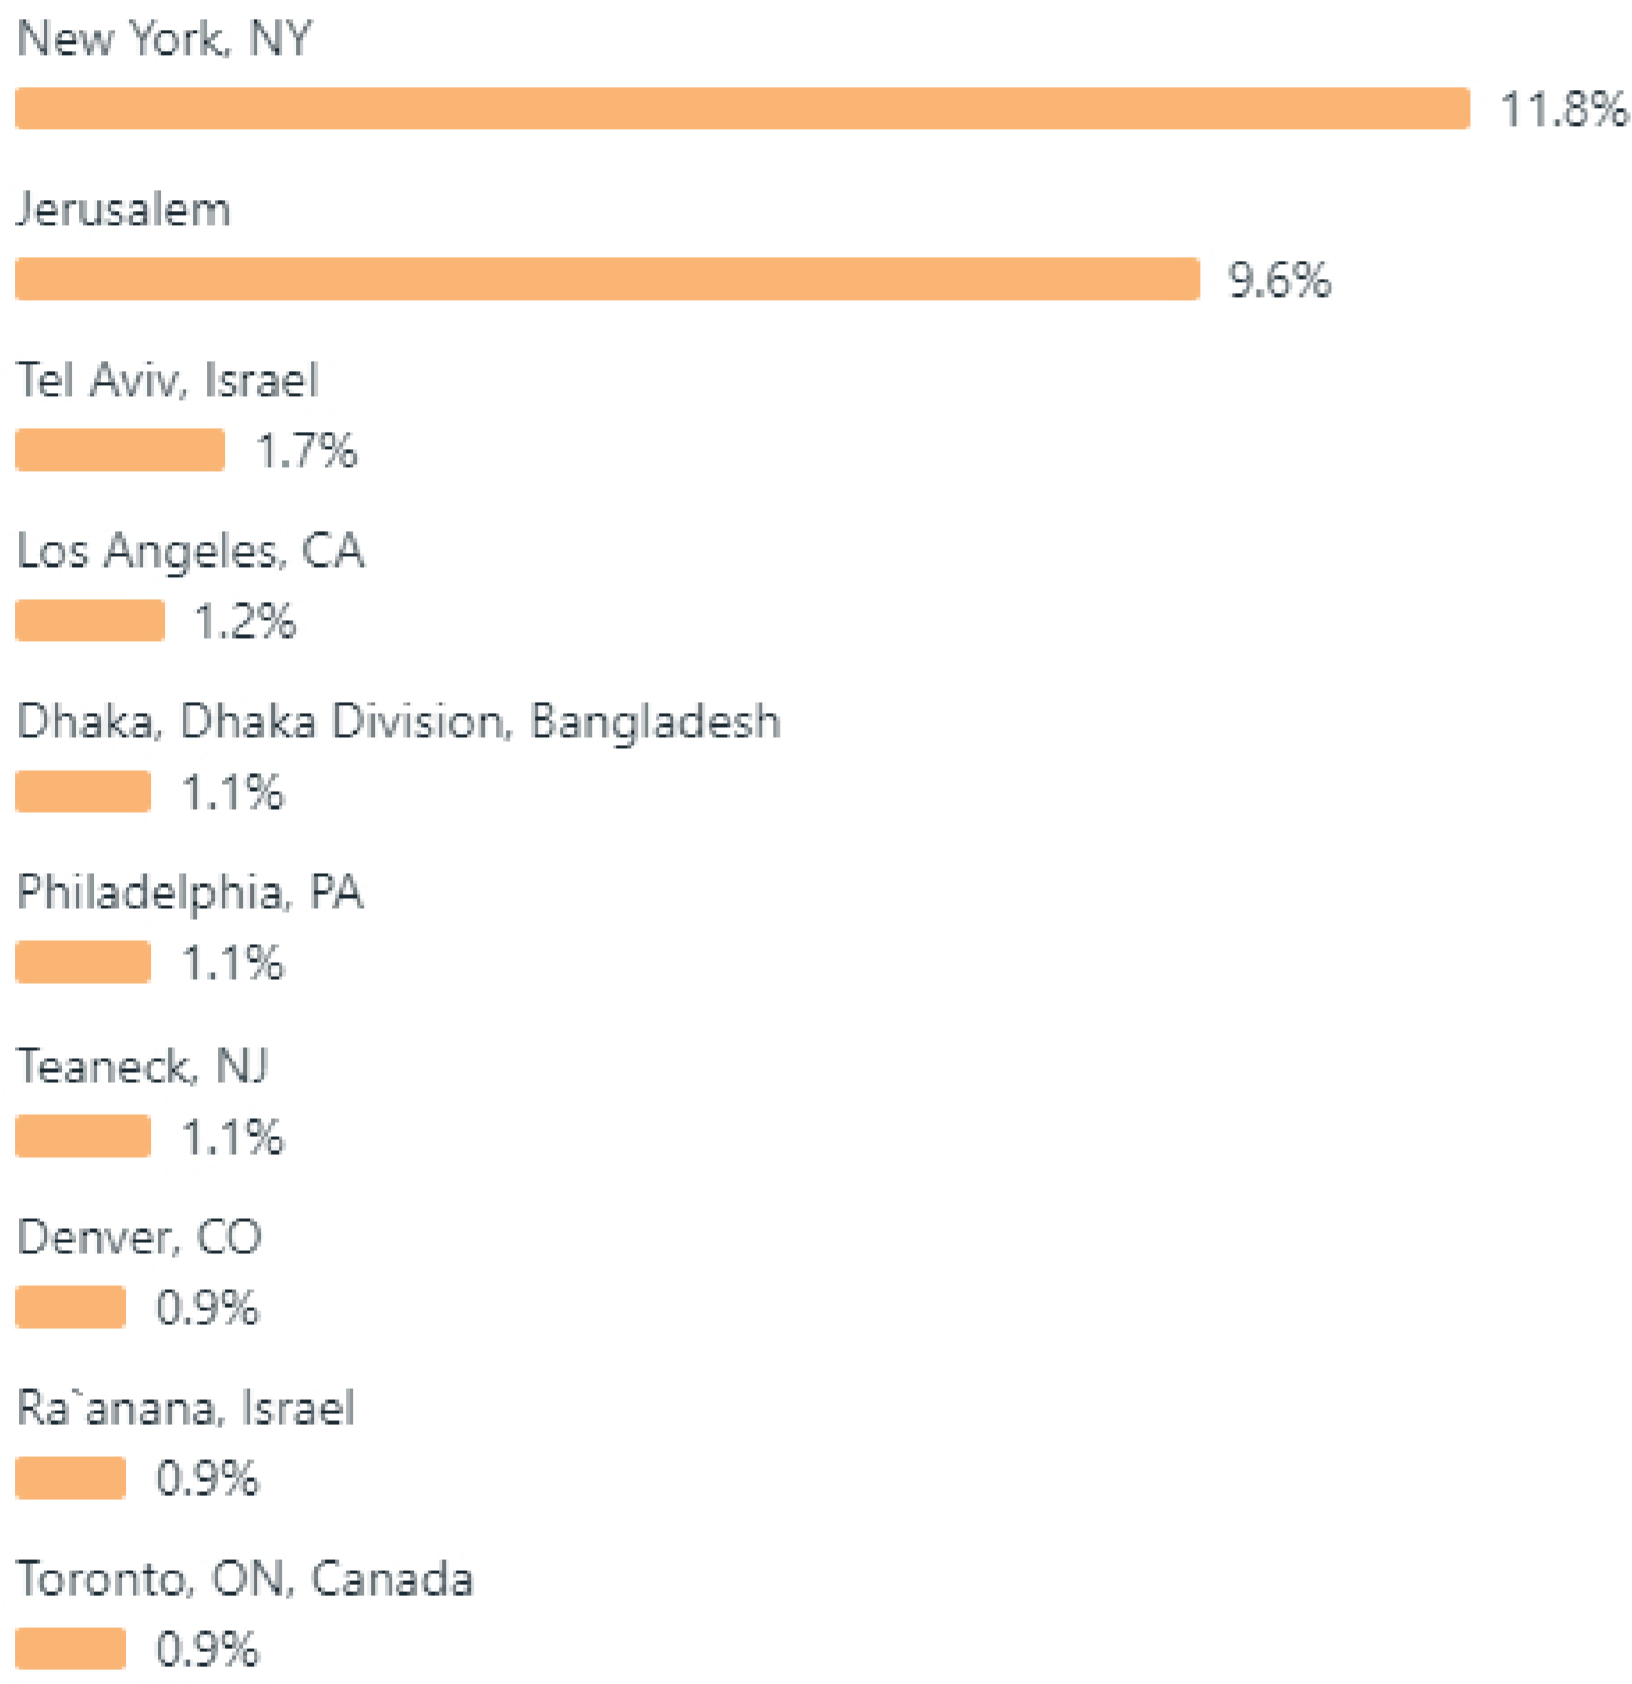

Top cities

Top cities