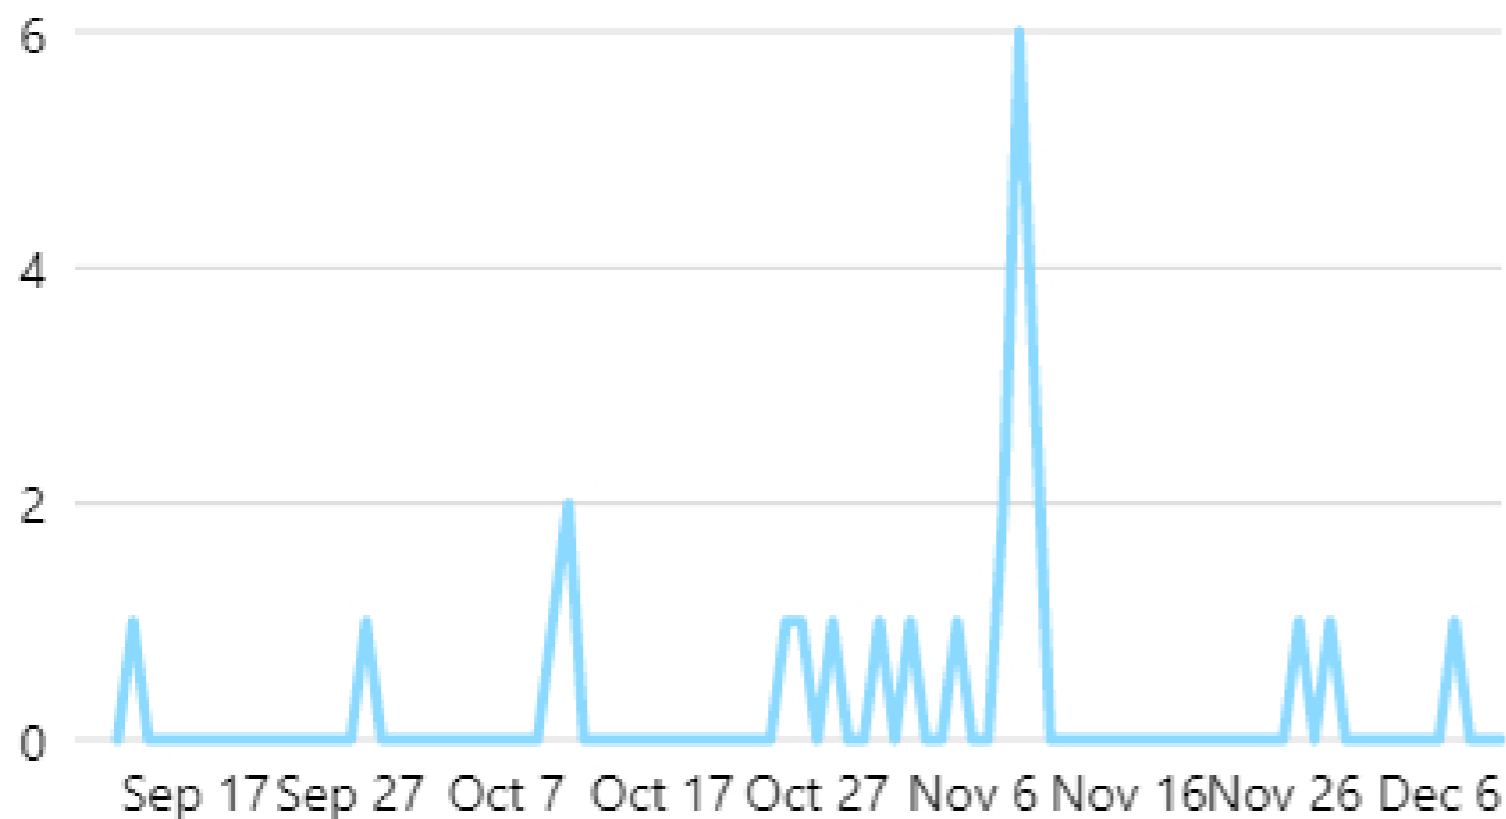

New likes and follows

Facebook Page new likes ⓘ

25 ↑ 108.3%

New Instagram followers ⓘ

36 ↑ 260%