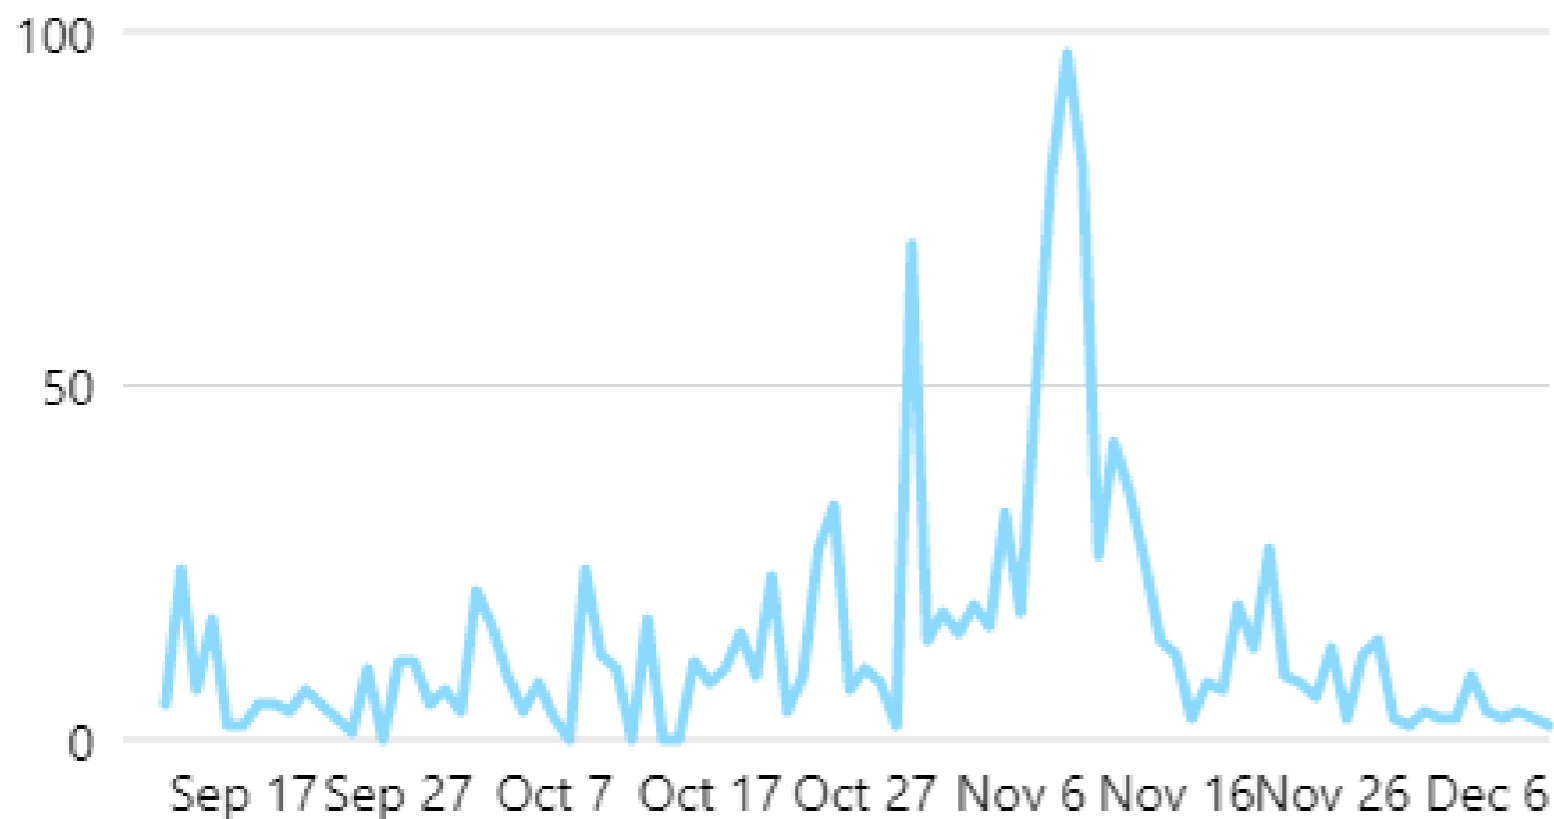

## Page and profile visits

Facebook Page visits ⓘ

1,281 ↑ 78.7%

Instagram profile visits ⓘ

241 ↑ 115.2%